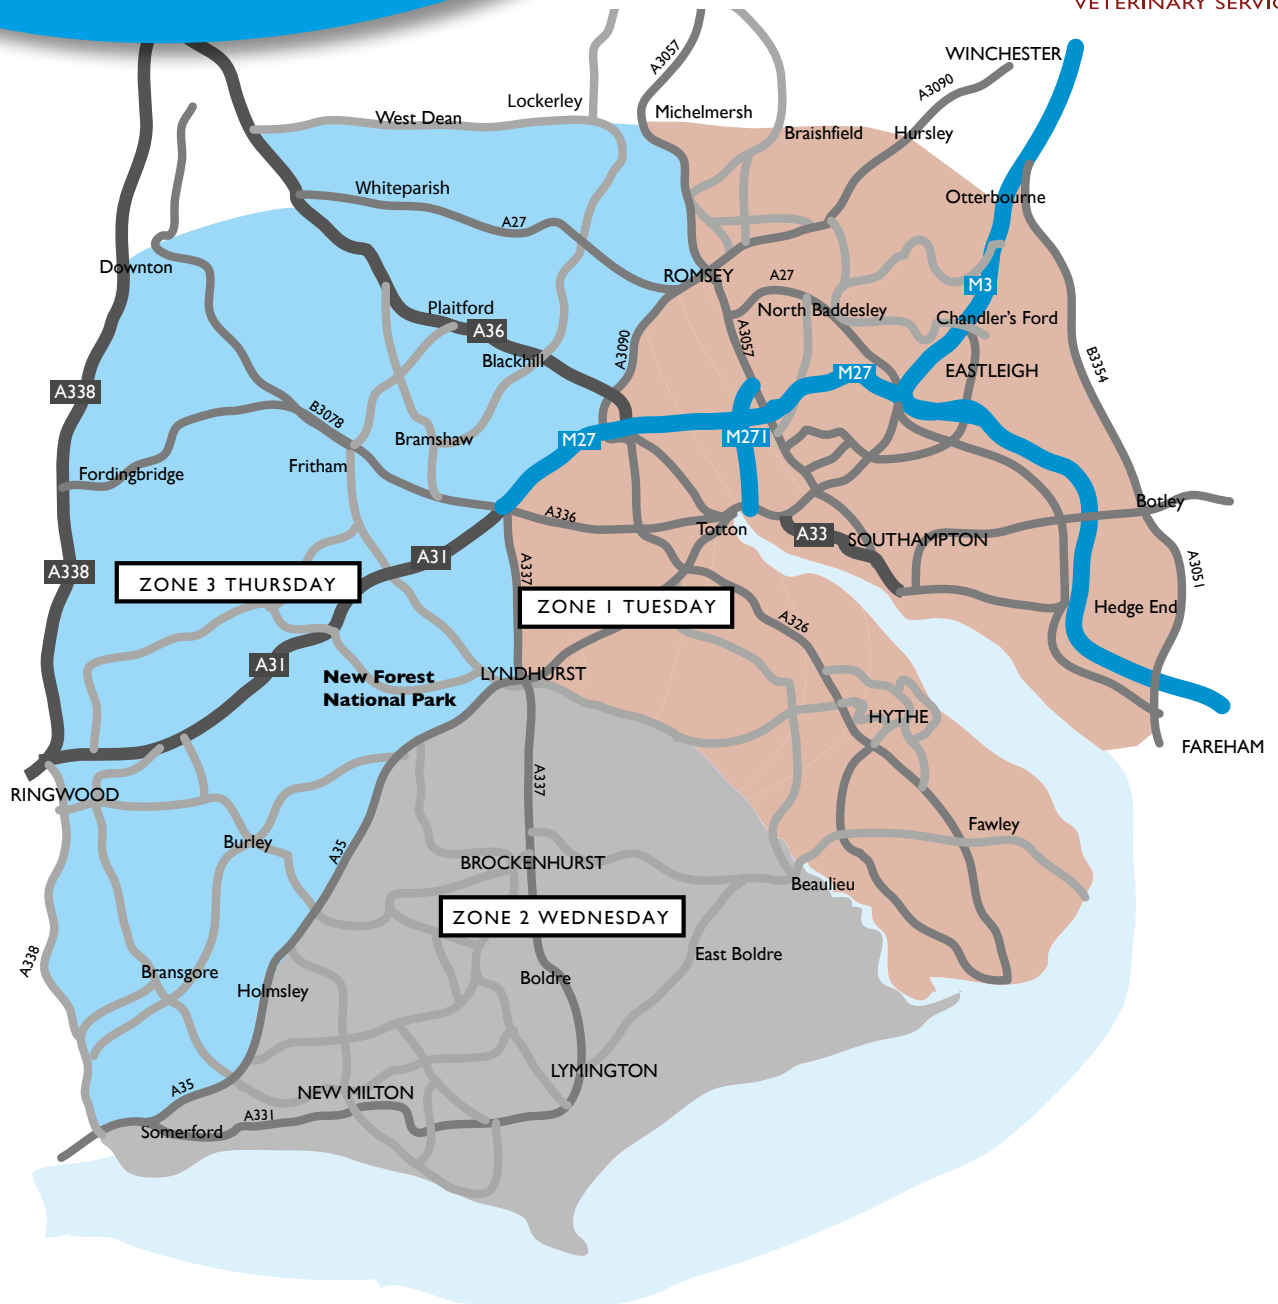

# ZONAL VISIT SCHEME: FIND YOUR ZONE

## Zonal Visit Scheme: Find Your Zone

The Seadown Zonal 'visit scheme' means a visit fee of £15 applies if a single procedure is carried out at a yard but the visit is free if more than one procedure is undertaken e.g. Vaccination and dental or if more than one horse/pony has procedures performed at the same premises e.g. Two horses each having a vaccination